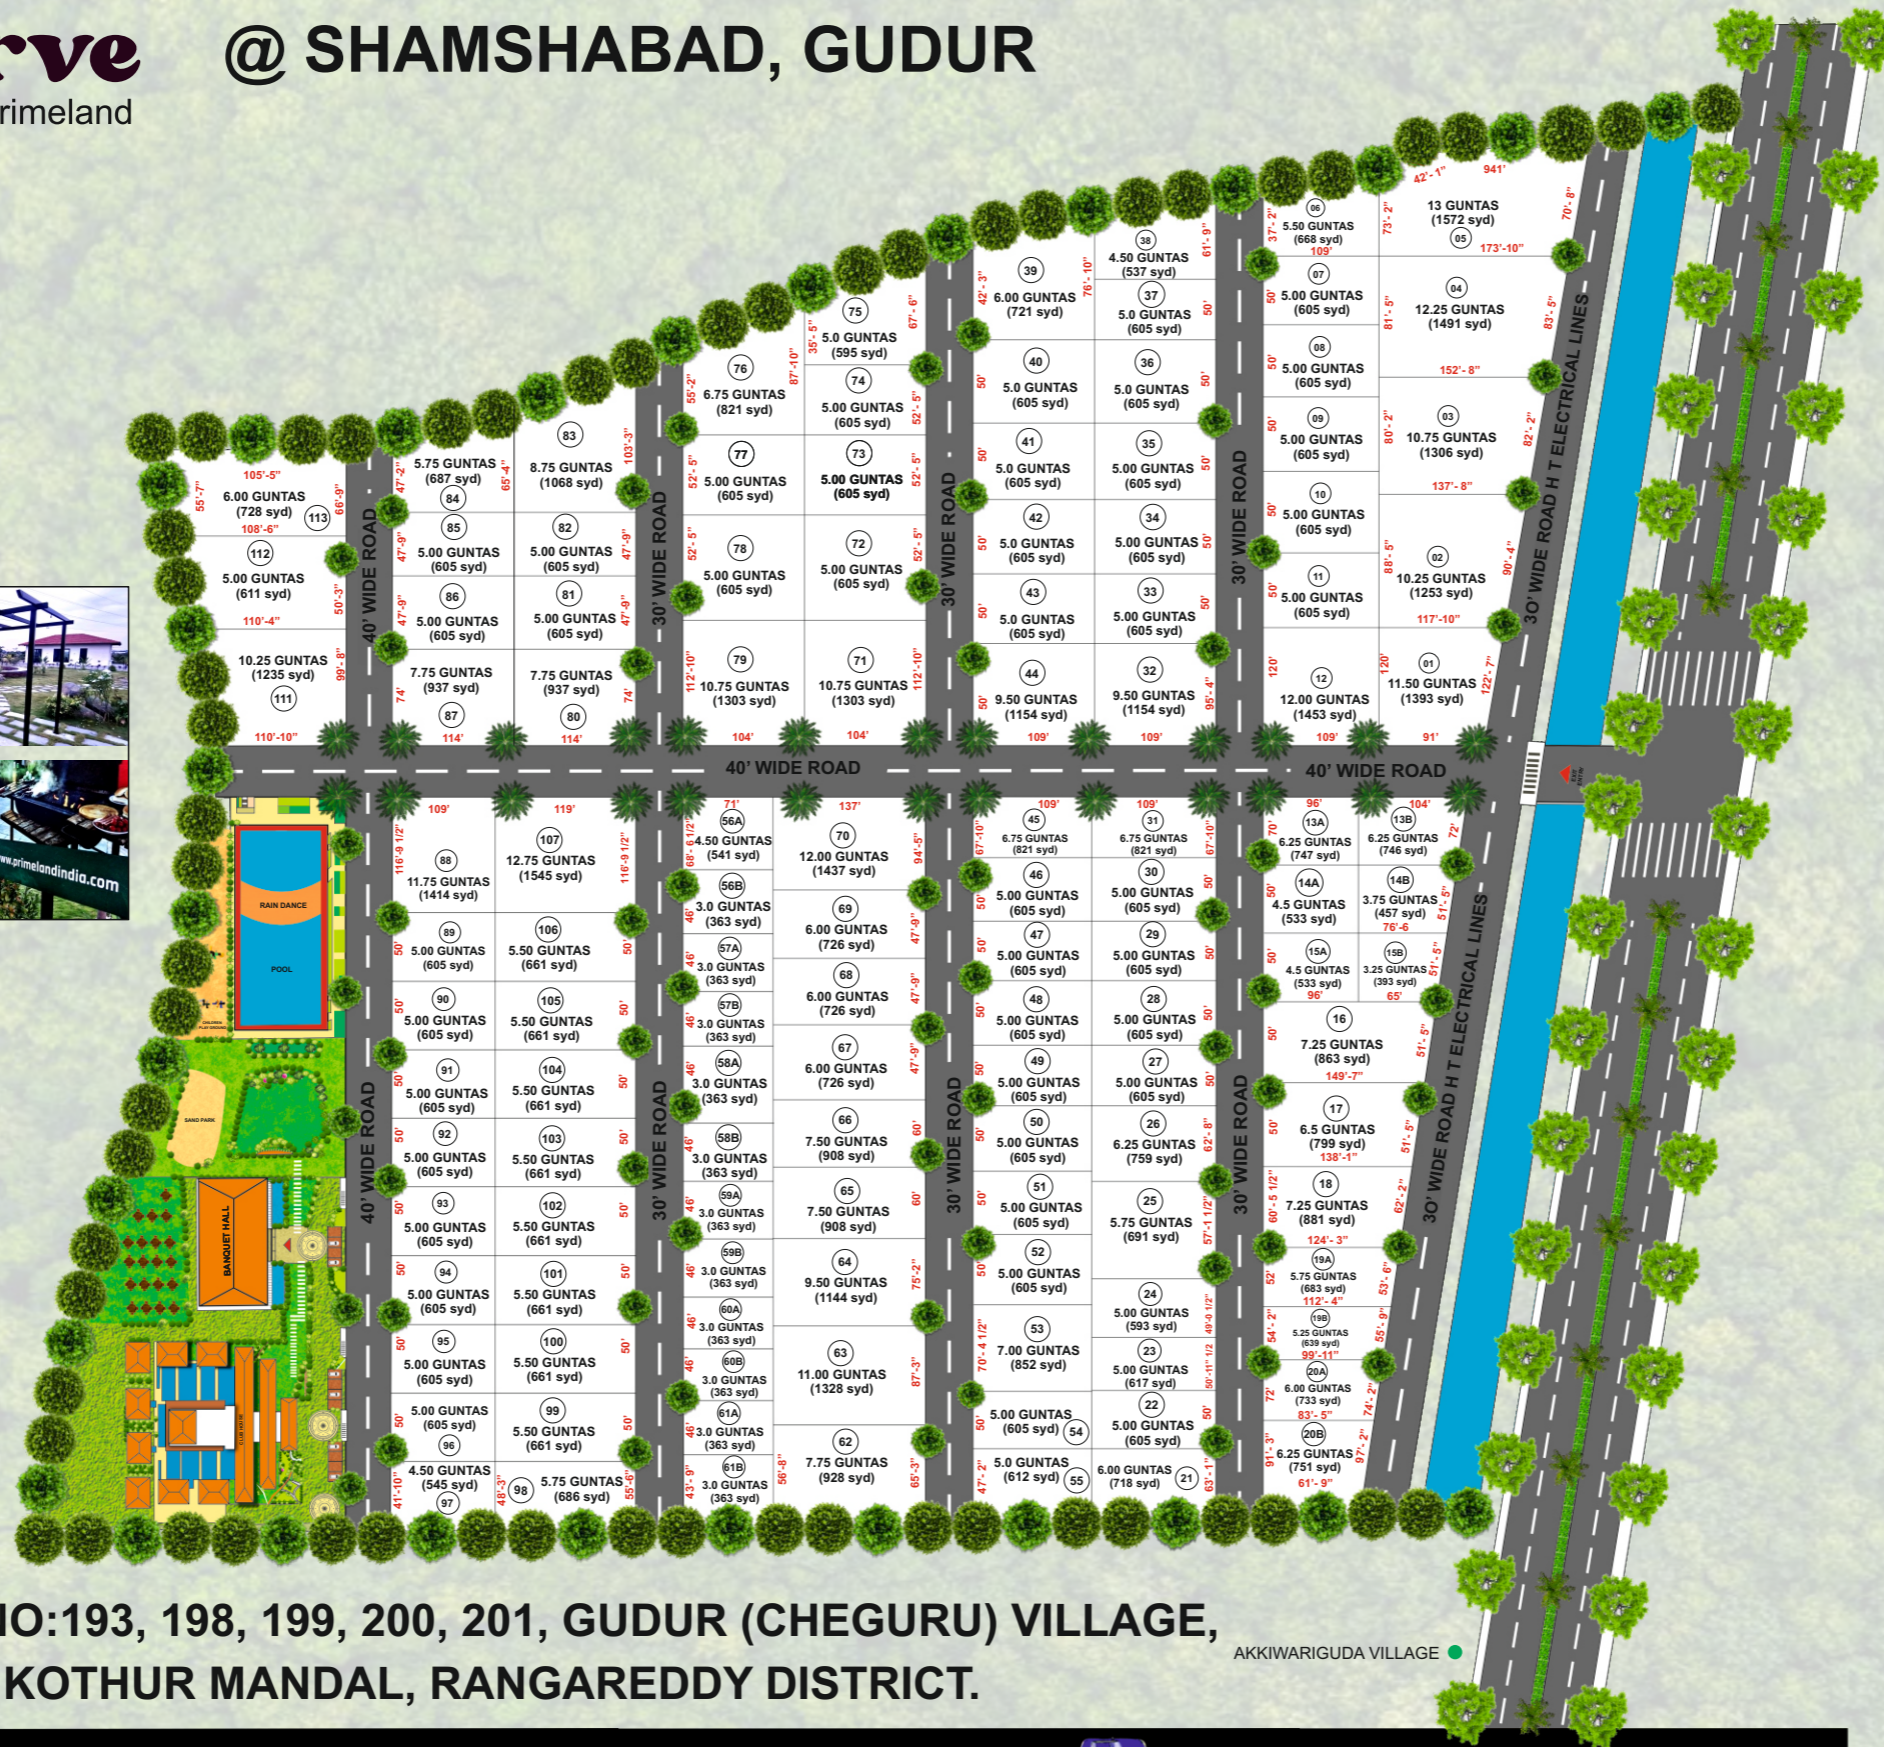

SITE PHOTOS

SHRI RAMANUJA STATUE OF EQUALITY

HYDERABAD TO BANGALORE (NH - 44)

SURVEY NO:193, 198, 199, 200, 201, GUDUR (CHEGURU) VILLAGE, KOTHUR MANDAL, RANGAREDDY DISTRICT.

AKKIWARIGUDA VILLAGE

RAJASRI GARDENS

CHEGURU ROAD

THIMMAPUR

Proposed 150ft Road

MALLAPUR ROAD

Proposed 150ft Road

Note: This Layout is not to scale & Only conceptual of the venture and not a legal offering.

SHRI RAM CHANDRA MISSION KANHA SHANTIVANAM