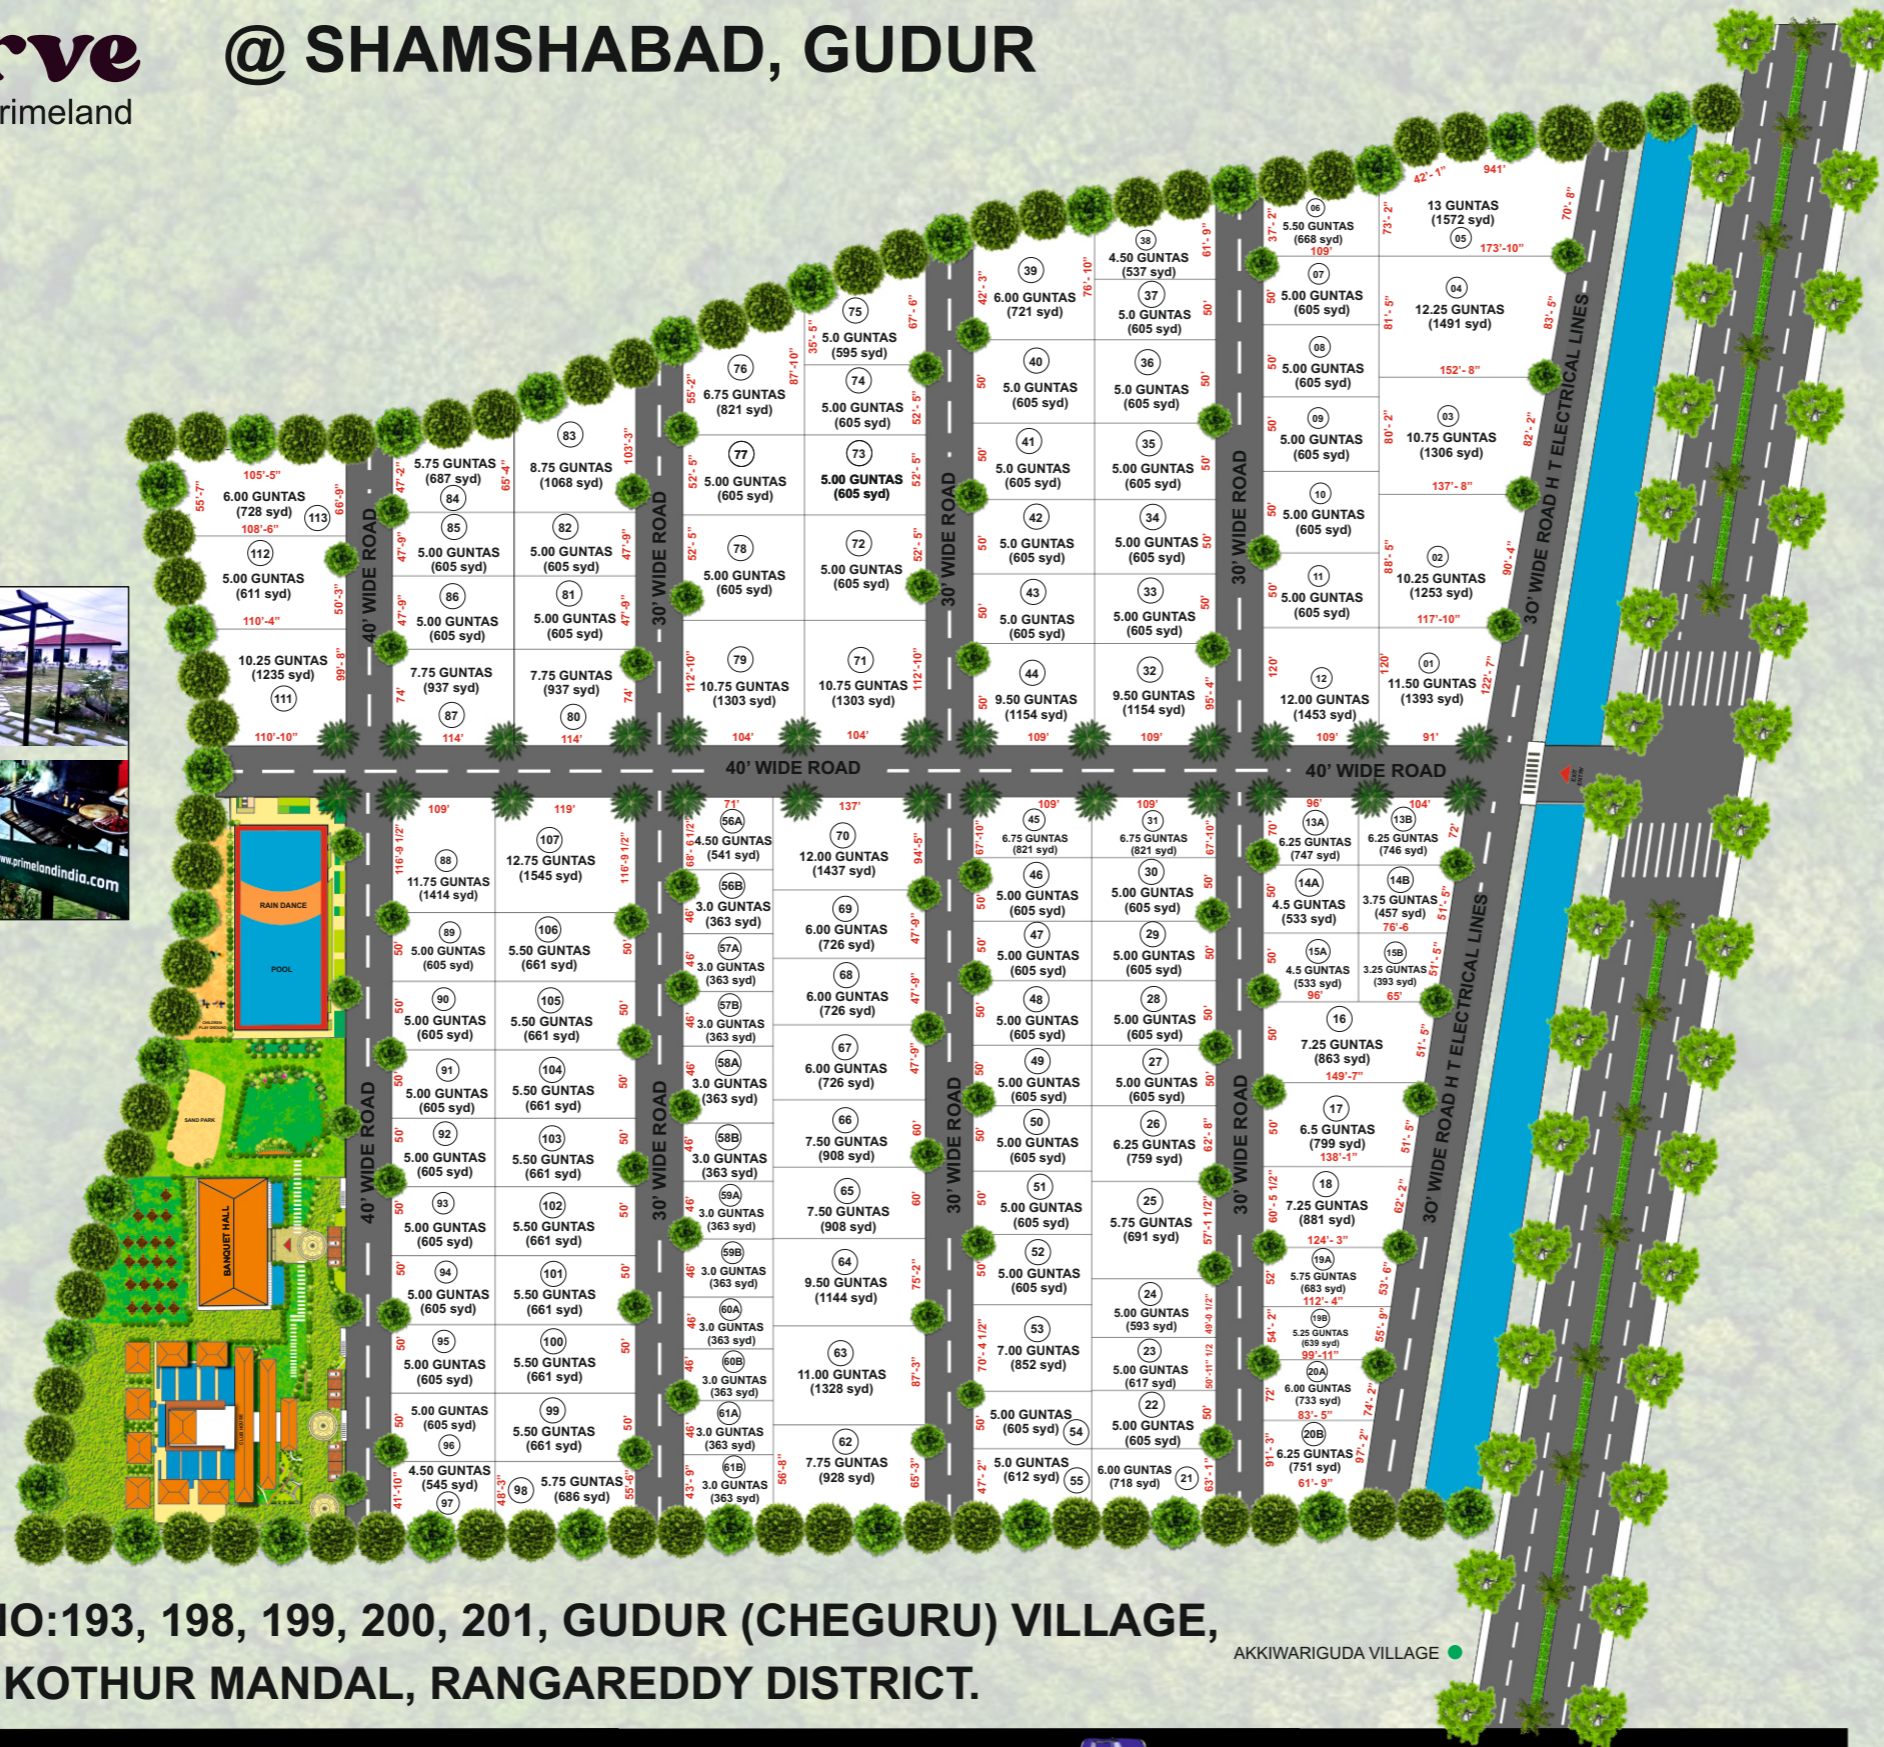

SITE PHOTOS

SHRI RAMANUJA STATUE OF EQUALITY