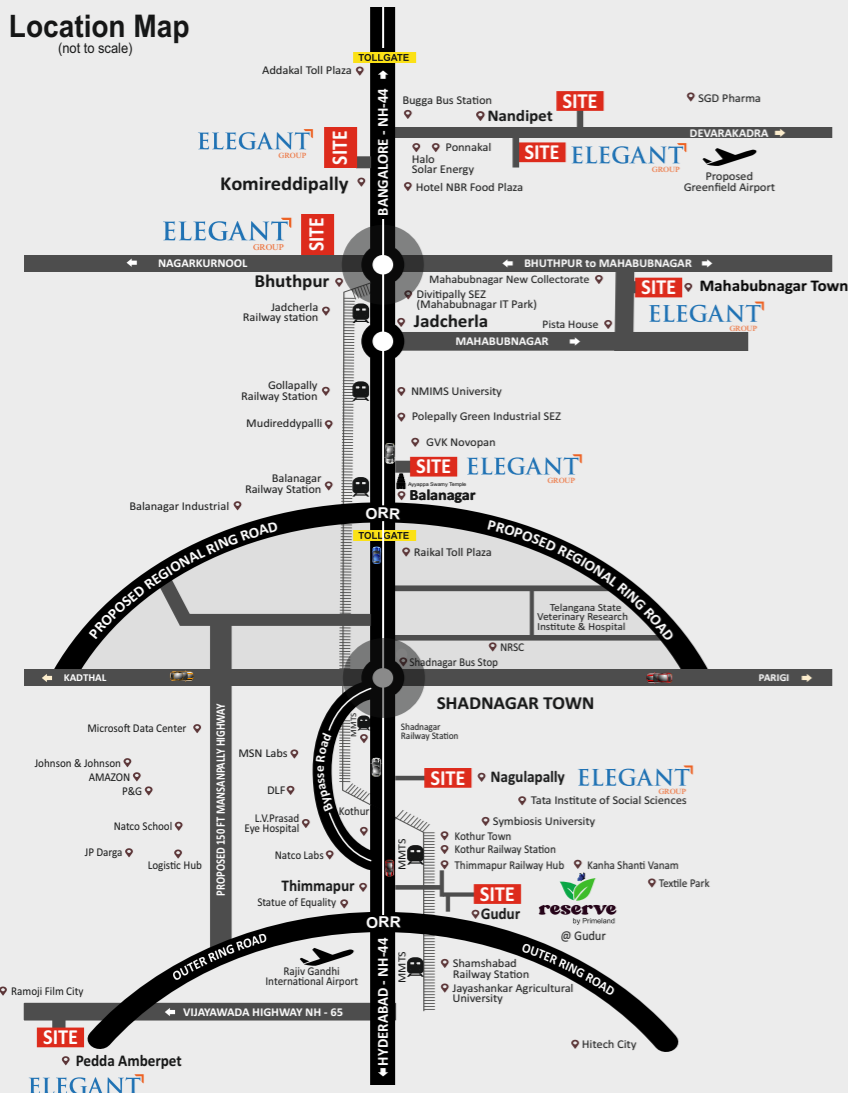

INVIGORATING HIDEOUT FOR HANGING OUT

Location Map

(not to scale)

- + Gudur Near Chegur, Thimmapur - Shamshabad
- + 5 Min. from Hyderabad - Bangalore National Highway (NH - 44)
- + 10 Min from
 - Reputed Kanha Shanti Vanam Global Head Quarters
 - Shadnagar Town, Symbiosis University & Tata Institute of Social Sciences
 - Statue of Equality, Jeeyar Swamy Ashram & Jeeyar Institute of Medical Sciences (JIMS)
 - P & G, Johnson & Johnson & Amazon's Biggest Warehouse
- + 15 Min from ORR
- + 20 Min from International Airport
- + 20 Min from Amazon Data Centre
- + 35 Min from Gachibowli, Financial District

KANHA SHANTI VANAM

SHRI RAMANUJA STATUE OF EQUALITY

OUTER RING ROAD

RGI INTERNATIONAL AIRPORT

FARM HOUSE COMMUNITY IN THE HEART OF ECO-RESORT

ELEGANT
GROUP

reserve
by Primeland
Shamshabad, Gudur

Family Leisure Time

Destination Weddings

Farm House Living

Corporate Get-togethers

Invest once for a lifetime of vacations & celebrations @ Gudur, Near Shamshabad

PROJECT HIGHLIGHTS

- + Gated Community
- + Grand Entrance
- + Farm House Living
- + Destination for Celebrating Weddings and Corporate Get-togethers
- + 2.4 Acres Nature Resort
- + Walking & Cycling Track
- + Event Lawns & Sand Park
- + 30' & 40' wide Roads
- + Underground Electricity
- + Avenue Plantation & Street Lights
- + Festival Celebrations

HYDERABAD TO BANGALORE (NH - 44)

SURVEY NO:193, 198, 199, 200, 201, GUDUR (CHEGURU) VILLAGE, KOTHUR MANDAL, RANGAREDDY DISTRICT.

AKKIWARIGUDA VILLAGE

RAJASRI GARDENS

CHEGURU ROAD

THIMMAPUR

Proposed 150ft Road