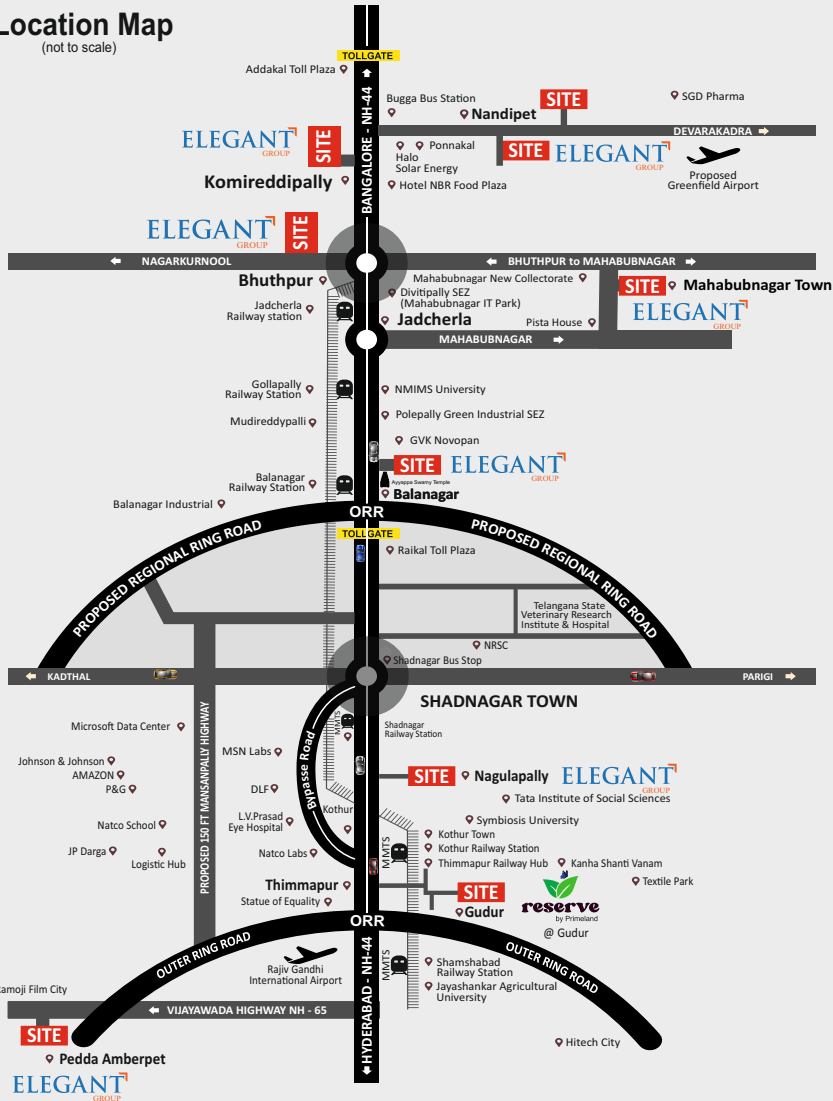

Corporate
Get-togethers

Invest once for a lifetime of vacations & celebrations
@ Gudur, Near Shamshabad

PROJECT HIGHLIGHTS

- + Gated Community
- + Grand Entrance
- + Farm House Living
- + Destination for Celebrating Weddings and Corporate Get-togethers
- + 2.4 Acres Nature Resort

INVIGORATING HIDEOUT FOR HANGING OUT

Location Map

(not to scale)

- + Gudur Near Chegur, Thimmapur - Shamshabad
- + 5 Min. from Hyderabad - Bangalore National Highway (NH - 44)
- + 10 Min from
 - Reputed Kanha Shanti Vanam Global Head Quarters
 - Shadnagar Town, Symbiosis University & Tata Institute of Social Sciences
 - Statue of Equality, Jeeyar Swamy Ashram & Jeeyar Institute of Medical Sciences (JIMS)
 - P & G, Johnson & Johnson & Amazon's Biggest Warehouse
- + 15 Min from ORR
- + 20 Min from International Airport
- + 20 Min from Amazon Data Centre
- + 35 Min from Gachibowli, Financial District

KANHA SHANTI VANAM

SHRI RAMANUJA STATUE OF EQUALITY

OUTER RING ROAD

RGI INTERNATIONAL AIRPORT

7th Floor, Block-II, My Home Hub,
HITEC CITY, MADHAPUR, HYDERABAD - 500 081, TELANGANA.

www.primelandindia.com

Note: This brochure is purely conceptual and not a legal offer.